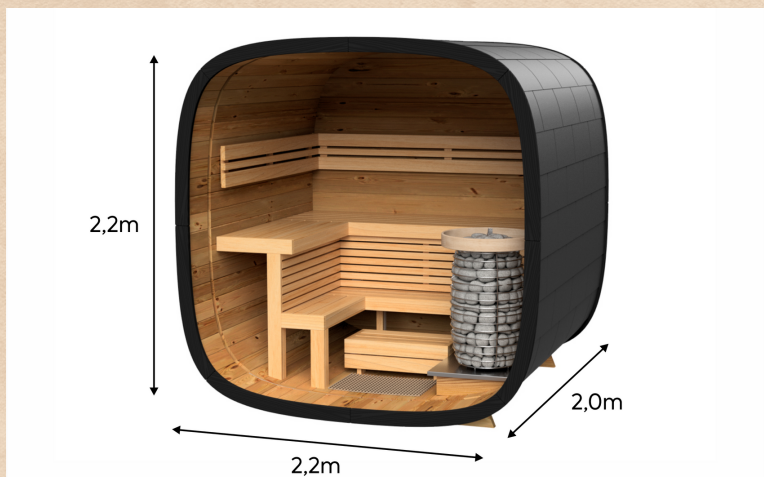

Sauna Round Cube Single

OPTIONEN

LED Set Basic

(unterhalb Bank)

LED 2x2,5m

LED Set Premium

(unter Bank und hinter Rückenlehne)

LED 6x2,5m