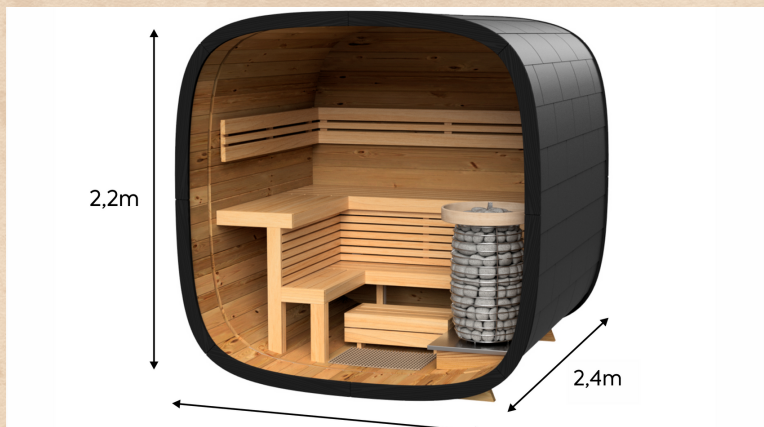

Huum HIVE Mini 6 kW oder

Huum HIVE Mini 9 kW

mit Steuerung und Sicherheitsreling

Contattaci

+41 91 980 33 93